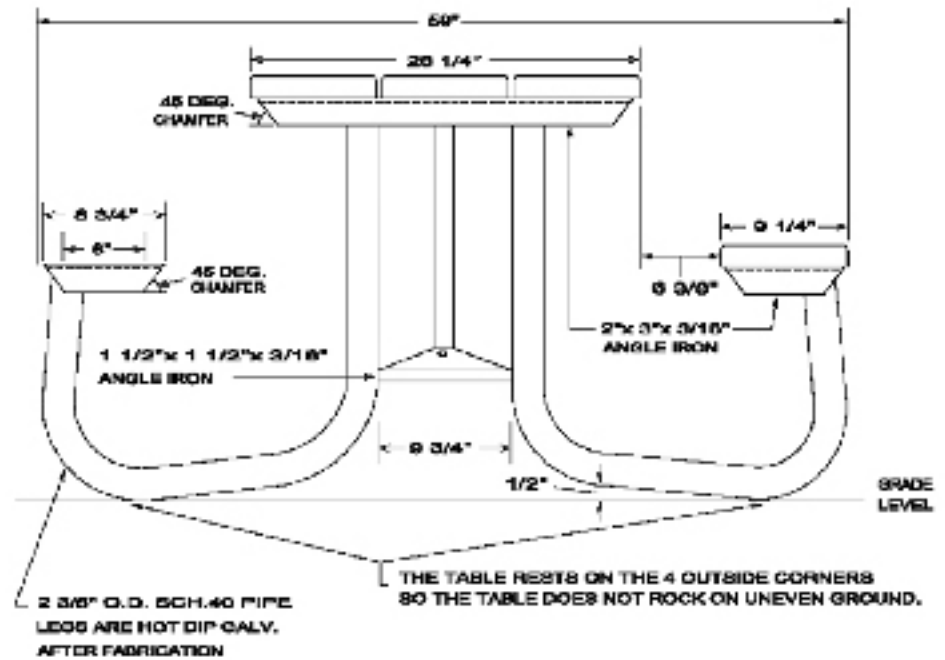

12TA-00001

**6' Shenandoah Picnic Table with
Wood Plank Top and Benches
Weight 208 lbs.**

6' TABLE = 52"

2" x 10" #1 SOUTHERN YELLOW PINE CCA TREATED