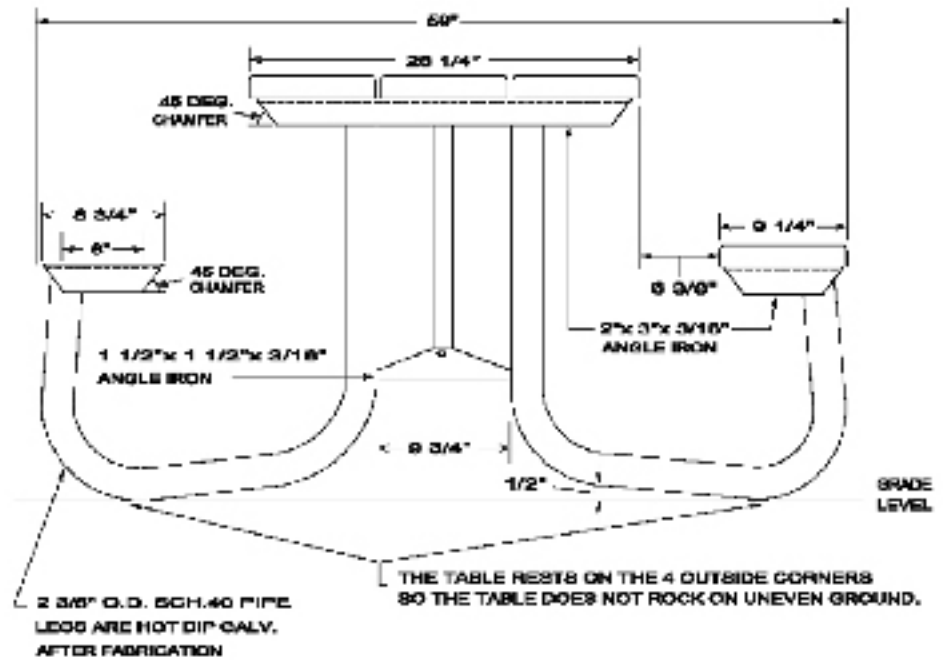

12TA-00003

**8' Shenandoah Picnic Table with
Wood Plank Top and Benches
Weight 269 lbs.**

8' TABLE = 15"