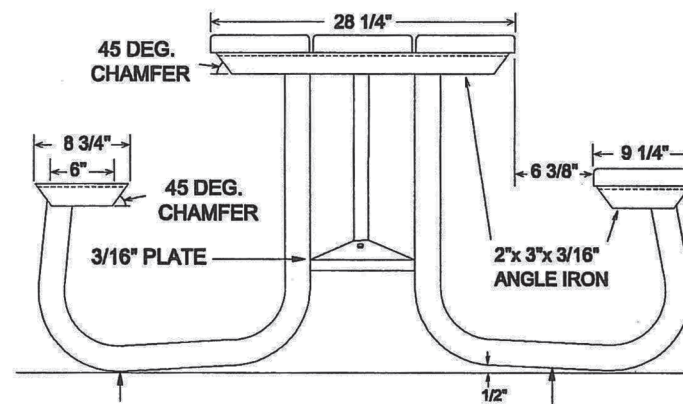

12TA-00004

**12' Shenandoah Picnic Table with
Wood Plank Top and Benches
Weight 407 lbs.**

TABLE LEGS REST ON FOUR OUTSIDE CORNERS SO THE TABLE IS LESS LIKELY ROCK ON UNEVEN GROUND.

2 3/8" O.D. LEG ASSEMBLIES ARE HOT DIP GALVANIZED AFTER FABRICATION

2"x 10" (NOMINAL) No.1 SOUTHERN YELLOW PINE CCA TREATED