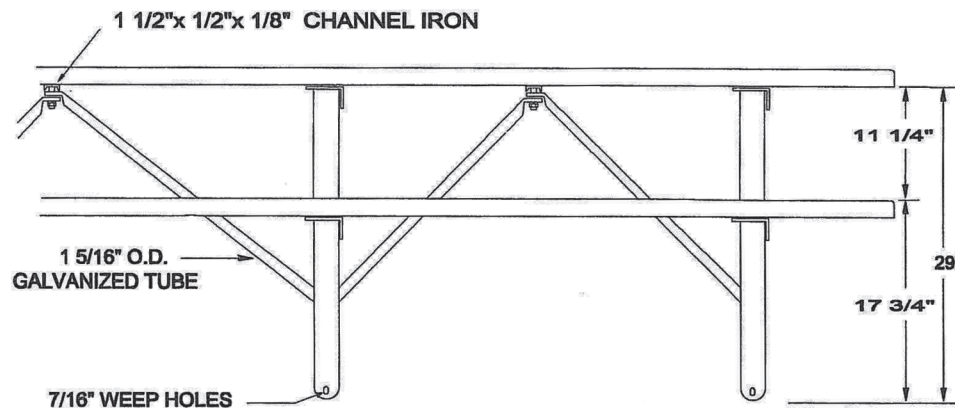

12TA-00004

**12' Shenandoah Picnic Table with
Wood Plank Top and Benches
Weight 407 lbs.**

TABLE LEGS REST ON FOUR OUTSIDE CORNERS SO THE TABLE IS LESS LIKELY ROCK ON UNEVEN GROUND.

2 3/8" O.D. LEG ASSEMBLIES ARE HOT DIP GALVANIZED AFTER FABRICATION

2"x 10" (NOMINAL) No.1 SOUTHERN YELLOW PINE CCA TREATED